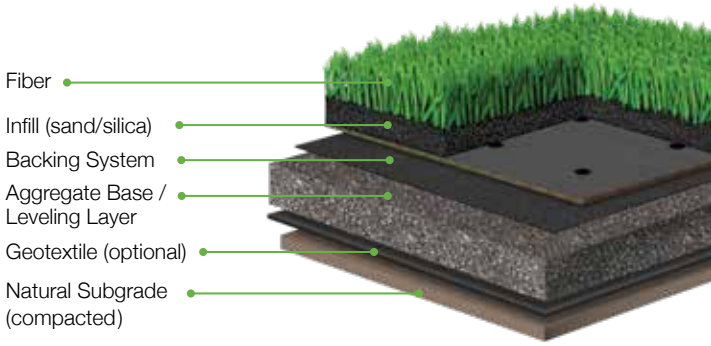

# Right at Home

The Navigation Collection from Shawgrass

253SG Navigation Trek  
254SG Navigation Adventure  
255SG Navigation Excursion

The Residential line from Shawgrass offers a variety of products that can transform an outdoor space into the focal point of any home. The Navigation Collection is no different, offering a budget-conscious synthetic turf solution for any lawn. Combining green, lush fibers with an added thatch layer translates into a natural, well-manicured aesthetic that will raise curb appeal—and envy. Keep your lawn and your wallet green all year long with the Navigation Collection from Shawgrass.

shawgrass®

**253SG**