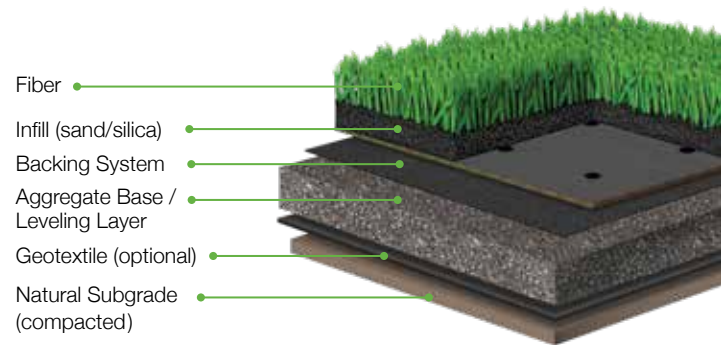

It's not just about the destination,
**it's about
the Journey.** 250SG Journey

The Residential line from Shawgrass offers a variety of products that can transform an outdoor space into the focal point of any home. Journey is no different, offering a budget-conscious synthetic turf solution without sacrificing the natural, lush aesthetic Shawgrass is known for. A mixture of rustic, earthy green fibers with an added thatch layer gives the sense of nothing other than the real thing—minus the constant maintenance. Your lawn, your budget, your journey.

shawgrass®

shawgrass
a synthetic turf system

250SG

Journey

Fiber Type	Polyethylene/Polypropylene
Fiber Mass	7200 denier 6 Ply PE Mono 3600 denier 8 Ply PP Thatch
Finished Pile Height	1.38 in
Color(s)	00320 Field Green/Olive
Tufting Gauge	3/8 in
Backing Matrix	27 oz/yd ² Stabilized dual layered woven polypropylene/urethane
Total Weight	67 oz/yd ²
Item Number	250SG
Roll Width	15 ft
Standard Roll Length	100 ft